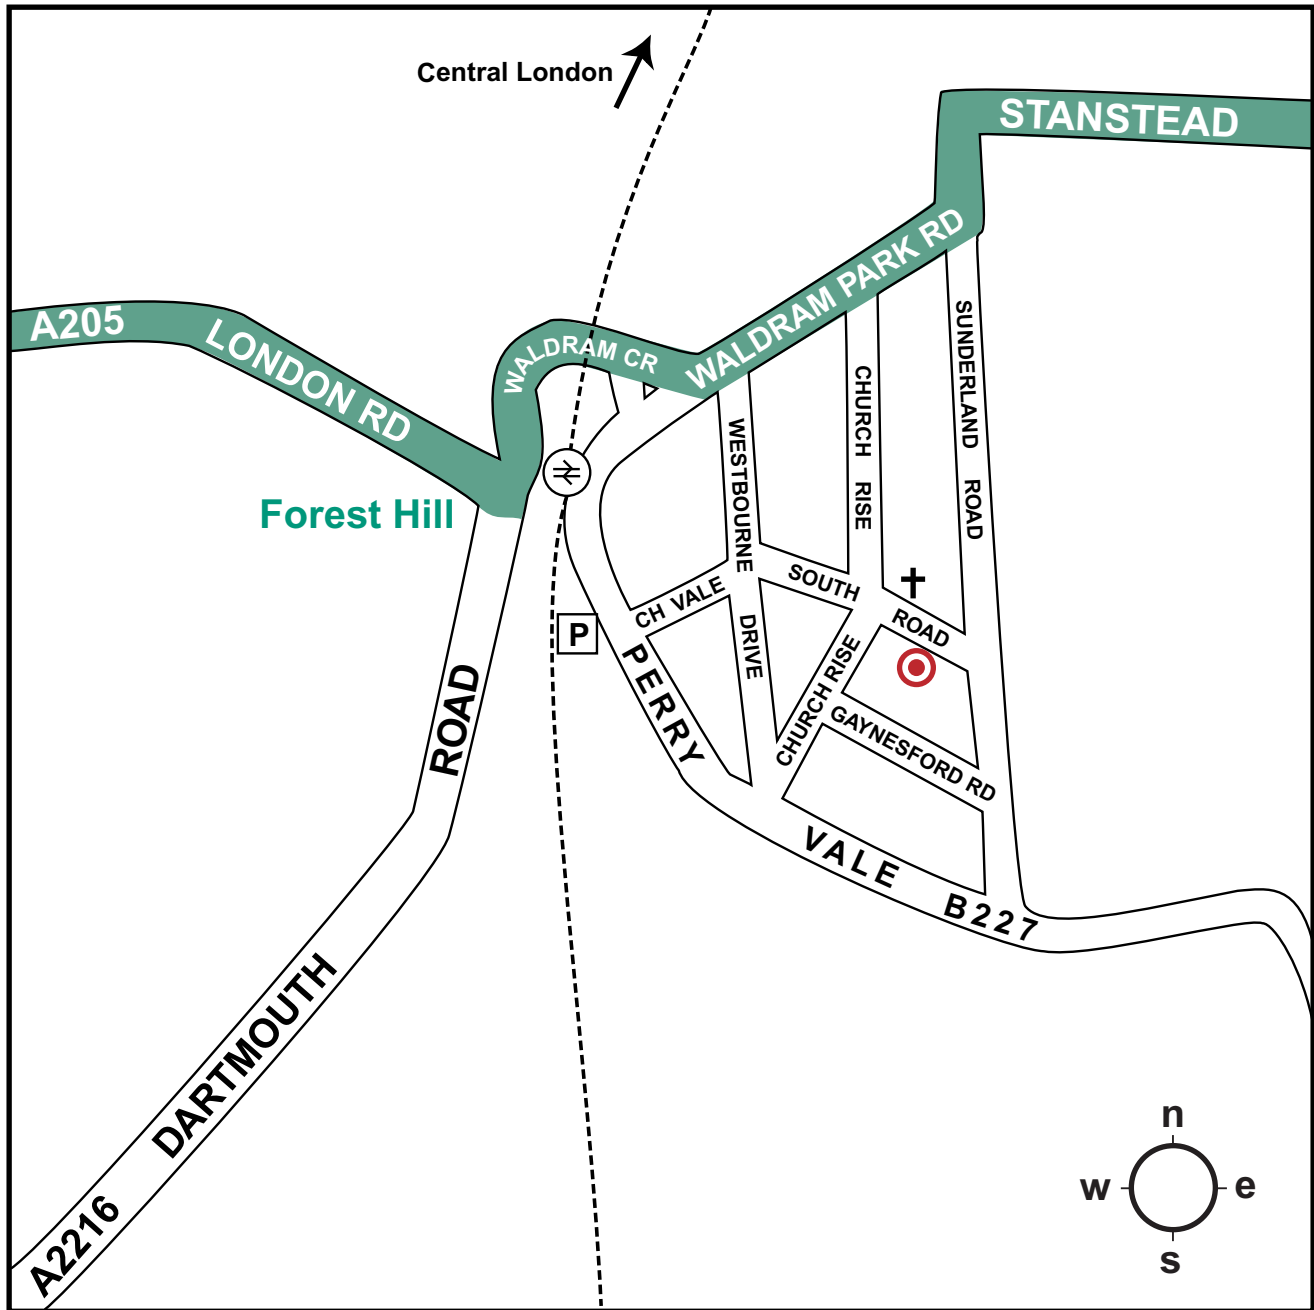

Forest Hill Christadelphians...our location

-  Hamilton Hall
-  Car park
-  Church of England

-  Rail network
-  Forest Hill BR station

Forest Hill Christadelphians
 Hamilton Hall
 South Road
 Forest Hill
 SE23 2UF
 United Kingdom