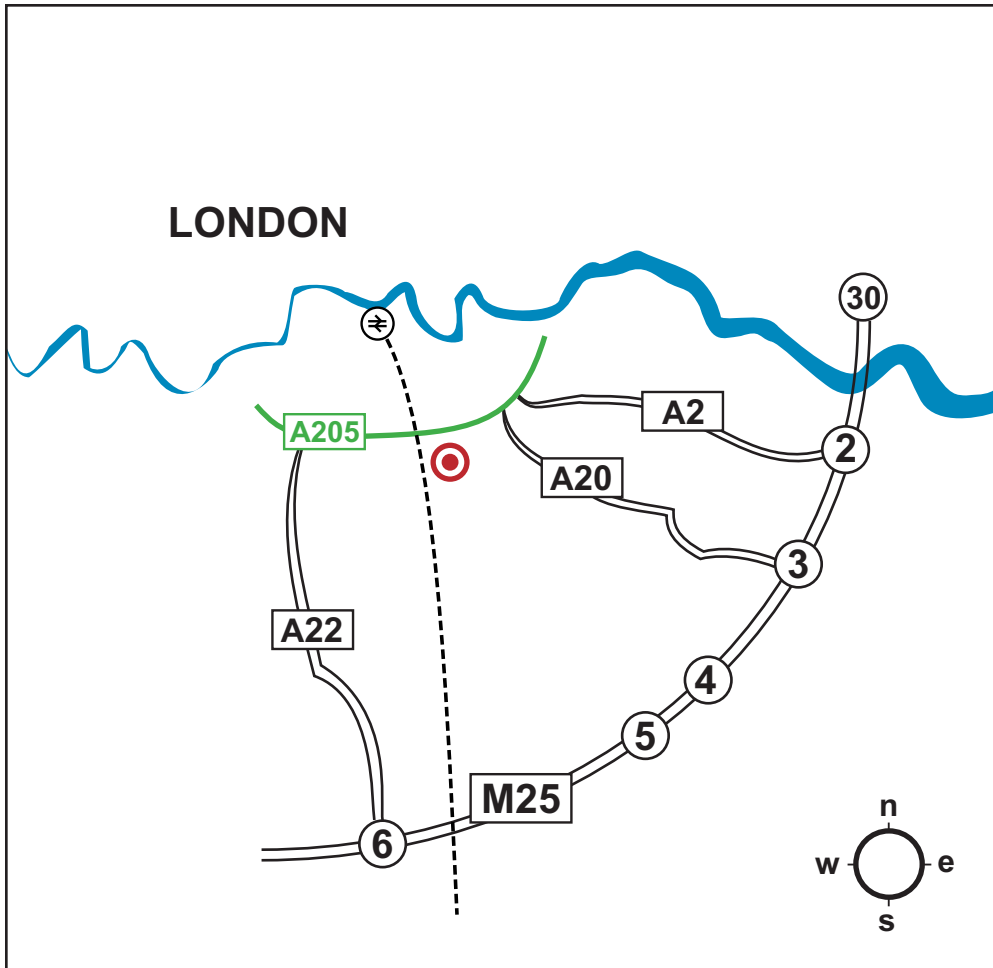

Forest Hill Christadelphians...our location

-  Hamilton Hall
-  London Bridge rail station
-  Rail network
-  The Thames

Forest Hill Christadelphians

Hamilton Hall
South Road
Forest Hill
SE23 2UF
United Kingdom